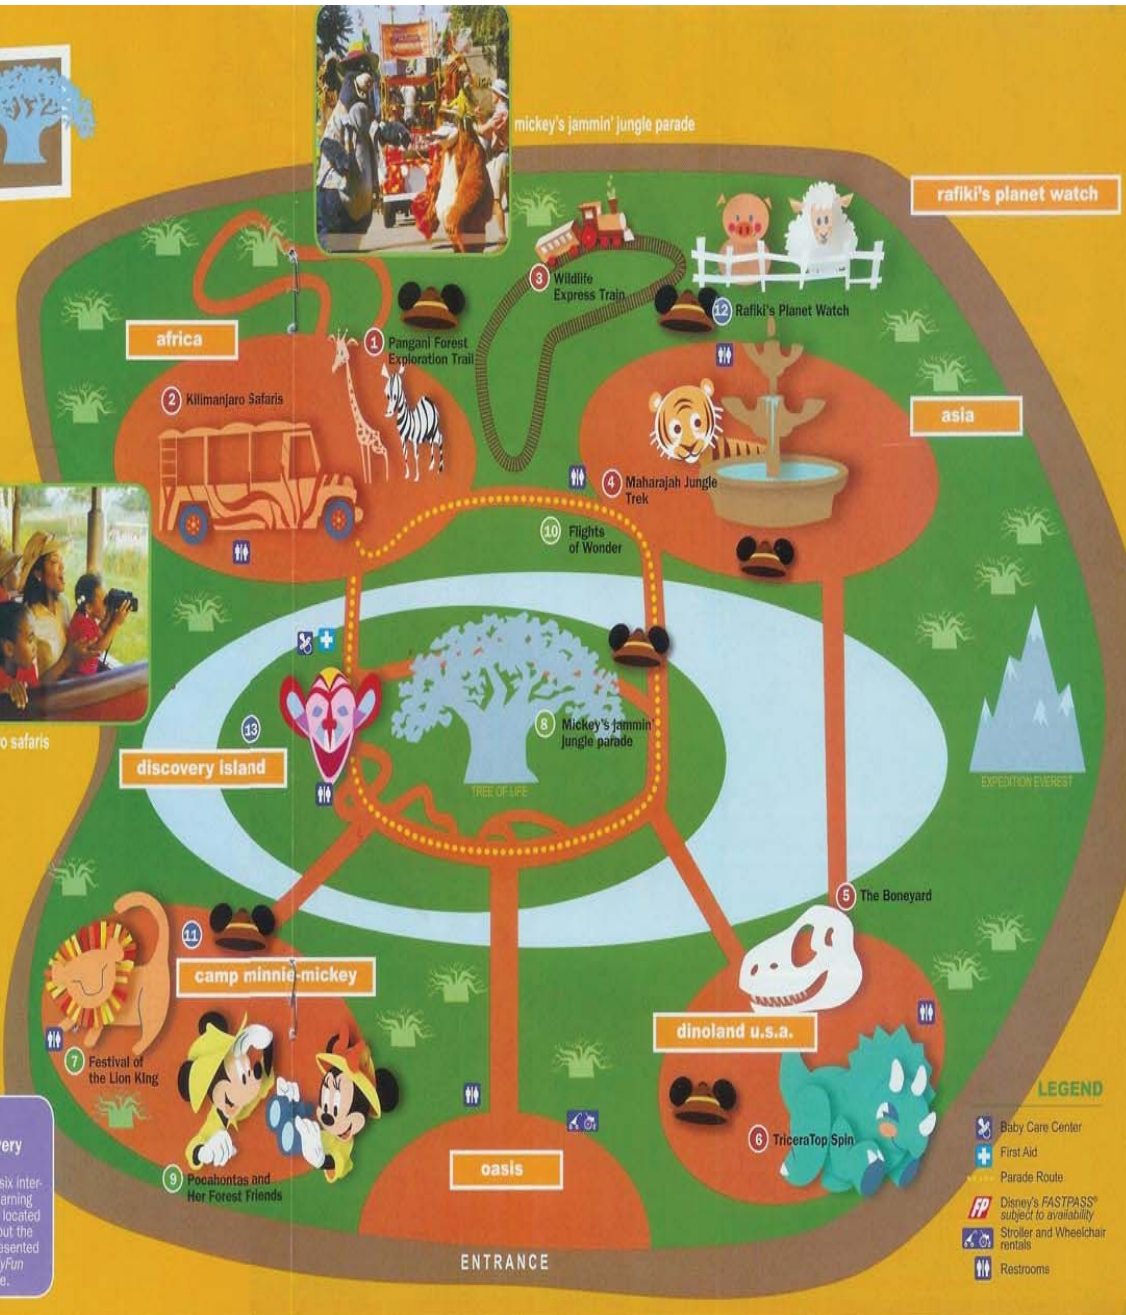

LEGEND

- Baby Care Center
- First Aid
- Parade Route
- Disney's FASTPASS® subject to availability
- Stroller and Wheelchair rentals
- Restrooms